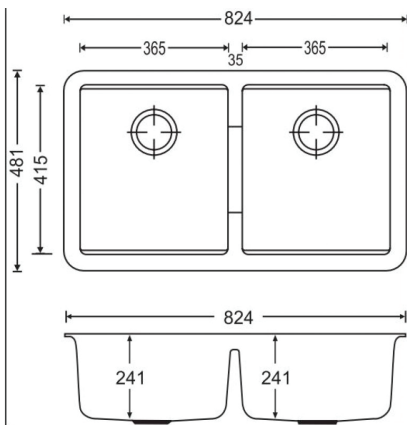

KITCHEN SINKS

Carysil Black Double Bowls Granite Undermount Kitchen Sink

Cod. **DA-CG2B 3322 black**
824 x 481 x 241mm, Black

Cod. **DA-CG2B 3322 grey**
824 x 481 x 241mm, Grey

Cod. **DA-CG2B 3322 white**
824 x 481 x 241mm, White

· TECHNICAL DRAWING ·

· SPECIFICATIONS ·

German engineered, Lifetime Warranty!

Overall Dimensions(LxWxH): 824*481*241mm

Bowl sizes(LxW): 365*415*241mm

Round corner for easy cleaning and modern look

High temperature resistance