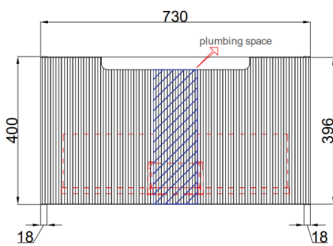

· TECHNICAL DRAWING ·

Front View

Side View

· SPECIFICATIONS ·

- All-drawer model
- Thermo laminated V groove(front) matte white finish
- Hettich InnoTech Atira premium runner
- Drawer Organiser included
- L-rail designed finger pull
- Premium graphite interior