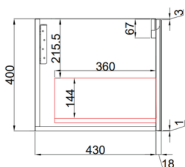

Side View

· SPECIFICATIONS ·

- All-drawer model
- Thermo laminated V groove(front) matte white finish
- Hettich InnoTech Atira premium runner
- Drawer Organiser included
- L-rail designed finger pull
- Premium graphite interior