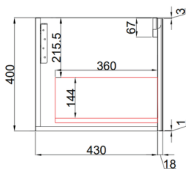

VANITIES

PERLA WALL HUNG 600mm

Cod. **DA-CAWH43-600**
600mm

· TECHNICAL DRAWING ·

Front View

Side View

· SPECIFICATIONS ·

- All-drawer model
- Thermo laminated V groove(front) matte white finish
- Hettich InnoTech Atira premium runner
- Drawer Organiser included
- L-rail designed finger pull
- Premium graphite interior