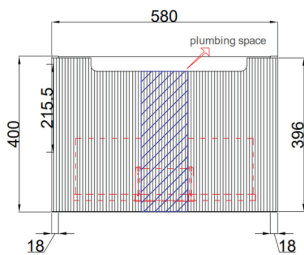

VANITIES

PERLA WALL HUNG 600mm

Cod. **DA-CAWH43-600**
600mm

· TECHNICAL DRAWING ·

Front View

Side View

· SPECIFICATIONS ·

- All-drawer model
- Thermo laminated V groove(front) matte white finish
- Hettich InnoTech Atira premium runner
- Drawer Organiser included
- L-rail designed finger pull
- Premium graphite interior