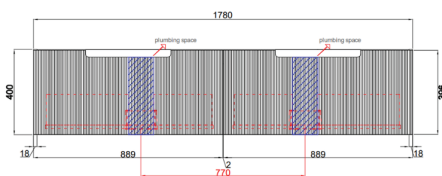

VANITIES

PERLA WALL HUNG 1800mm

Cod. **DA-CAWH43-1800**
1800mm

· TECHNICAL DRAWING ·

Front View

Side View

· SPECIFICATIONS ·

All-drawer model

Thermo laminated V groove(front) matte white finish

Hettich InnoTech Atira premium runner

Drawer Organiser included

L-rail designed finger pull

Premium graphite interior

For detailed information, please see our website www.dellarte.us