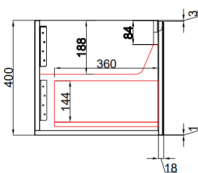

VANITIES

PERLA WALL HUNG 1800mm

Cod. **DA-CAWH43-1800**
1800mm

· TECHNICAL DRAWING ·

Front View

Side View

· SPECIFICATIONS ·

All-drawer model