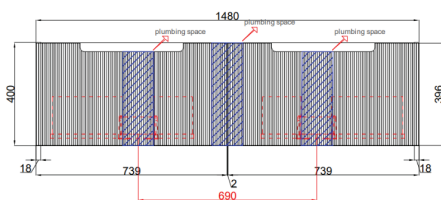

VANITIES

PERLA WALL HUNG 1500mm

Cod. **DA-CAWH43-1500**
1500mm

· TECHNICAL DRAWING ·

Front View

Side View

· SPECIFICATIONS ·

- All-drawer model
- Thermo laminated V groove(front) matte white finish
- Hettich InnoTech Atira premium runner
- Drawer Organiser included
- L-rail designed finger pull
- Premium graphite interior