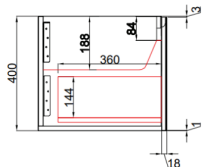

VANITIES

PERLA WALL HUNG 1500mm

Cod. **DA-CAWH43-1500**
1500mm

· TECHNICAL DRAWING ·

Front View

Side View

· SPECIFICATIONS ·

- All-drawer model
- Thermo laminated V groove(front) matte white finish
- Hettich InnoTech Atira premium runner
- Drawer Organiser included
- L-rail designed finger pull
- Premium graphite interior