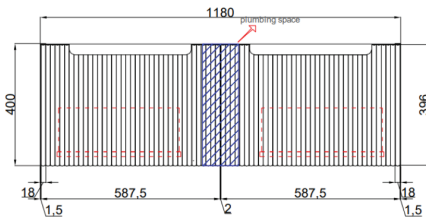

VANITIES

PERLA WALL HUNG 1200mm

Cod. **DA-CAWH43-1200**
1200mm

· TECHNICAL DRAWING ·

Front View

Side View

· SPECIFICATIONS ·

- All-drawer model
- Thermo laminated V groove(front) matte white finish
- Hettich InnoTech Atira premium runner
- Drawer Organiser included
- L-rail designed finger pull
- Premium graphite interior