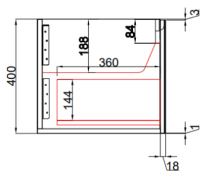

VANITIES

PERLA WALL HUNG 1200mm

Cod. **DA-CAWH43-1200**
1200mm

· TECHNICAL DRAWING ·

Front View

Side View

· SPECIFICATIONS ·

- All-drawer model
- Thermo laminated V groove(front) matte white finish
- Hettich InnoTech Atira premium runner
- Drawer Organiser included
- L-rail designed finger pull
- Premium graphite interior