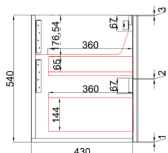

VANITIES

TUSCANA WALL HUNG 1800MM

Cod. **DA-CAWH42-1800**
1800mm

· TECHNICAL DRAWING ·

Front View

Side View

· SPECIFICATIONS ·

- All-drawer model
- Thermo laminated wave-groove and wood-grain front finish
- Hettich InnoTech Atira premium runner
- Drawer Organiser included
- L-rail designed finger pull
- Premium graphite interior