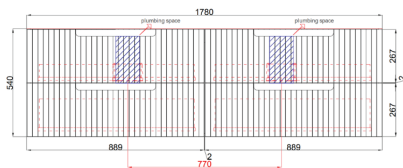

VANITIES

TUSCANA WALL HUNG 1800MM

Cod. **DA-CAWH42-1800**
1800mm

· TECHNICAL DRAWING ·

Front View

Side View

· SPECIFICATIONS ·

- All-drawer model
- Thermo laminated wave-groove and wood-grain front finish
- Hettich InnoTech Atira premium runner
- Drawer Organiser included
- L-rail designed finger pull
- Premium graphite interior