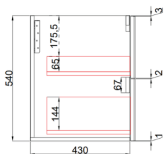

Side View

· SPECIFICATIONS ·

- All-drawer model
- Thermo laminated wave-groove and wood-grain front finish
- Hettich InnoTech Atira premium runner
- Drawer Organiser included
- L-rail designed finger pull
- Premium graphite interior