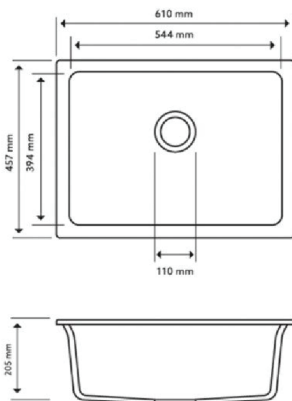

KITCHEN SINKS

Carysil Grey Single Big Bowl Granite Kitchen/Laundry Sink Top/Flush/Under Mount

Cod. **DA-Big Bowl black**
610 x 457 x 205mm, Black

Cod. **DA-Big bowl grey**
610 x 457 x 205mm, Grey

Cod. **DA-Big Bowl white**
610 x 457 x 205mm, White

· TECHNICAL DRAWING ·

· SPECIFICATIONS ·

German engineered, Lifetime Warranty

Overall Dimensions(LxWxH): 610*457*205mm

Bowl sizes(LxW): 544*394*205mm

Round corner for easy clean

High temperature resistance

Good stain resistance, non-stick oil, easy to clean