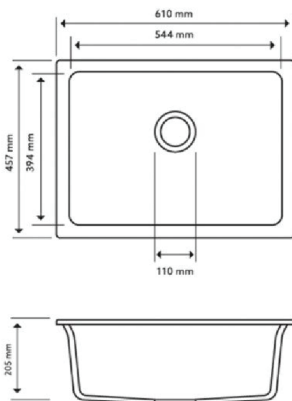

KITCHEN SINKS

Carysil White Single Big Bowl Granite Kitchen/Laundry Sink Top/Flush/Under Mount

Cod. **DA-Big Bowl black**
610 x 457 x 205mm, Black

Cod. **DA-Big bowl grey**
610 x 457 x 205mm, Grey

Cod. **DA-Big Bowl white**
610 x 457 x 205mm, White

· TECHNICAL DRAWING ·

· SPECIFICATIONS ·

German engineered, Lifetime Warranty

Overall Dimensions(LxWxH): 610*457*205mm

Bowl sizes(LxW): 544*394*205mm

Round corner for easy clean

High temperature resistance

Good stain resistance, non-stick oil, easy to clean