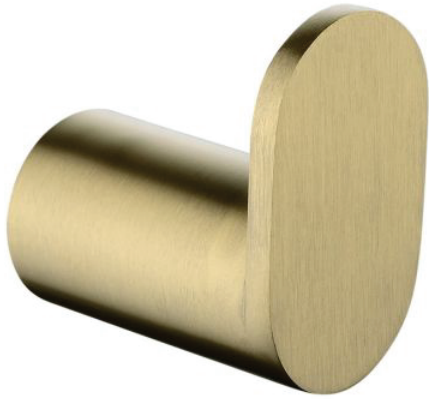

### RUSHY Series Brushe Yellow Gold Robe Hook

Cod. **DA-BUYG6507.TR**  
Robe Hook, Yellow Gold

Cod. **DA-OXRG6507.TR**  
Robe Hook, Black & Rose Gold

Cod. **DA-BU6507.TR**  
Robe Hook, Nickel

Cod. **DA-GM6507.TR**  
Robe Hook, Gun Metal Grey

Cod. **DA-OX6507.TR**  
Robe Hook, Black

Cod. **DA-CH6507.TR**  
Robe Hook, Chrome