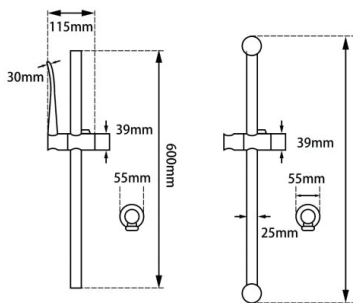

SHOWER

Round Brushed Yellow Gold Stainless Steel Rail with Handheld Shower, Fixed Wall Connector Set

Cod. **DA-CH2147-1.SH.N+CH-R4.HHS**
Hand held Shower, Chrome

Cod. **DA-GM2147-1.SH**
Hand held Shower, Grey Stainless Steel Rail

Cod. **DA-BUYG2147-1.SH**
Hand held Shower, Brushed Yellow Gold

Cod. **DA-BU2147-1.SH**
Hand held Shower, Brushed Nickel

· TECHNICAL DRAWING ·

· SPECIFICATIONS ·

Round Handheld Shower Spray Head Set with sliding rail swivel bracket holder
Quality handheld shower spray, made of high grade ABS
Durable & anti-rust
1.5m water hose, made of 304 high grade stainless steel
Durable up down sliding shower rail, made of 304 high grade stainless steel
Wall mounted, G 1/2" female end adjustable water inlet, for a more flexible installation
15 Years Warranty
AU standard