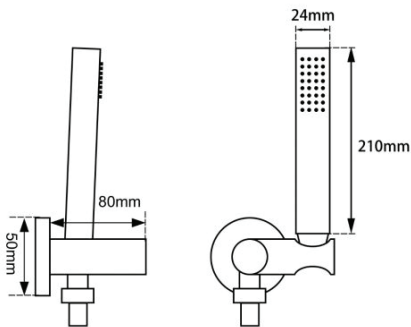

SHOWER

Round Brushed Yellow Gold Hand Shower Rail with Handheld Shower

Cod. **DA-GM2131.SH**

Shower Station, Black Rose Gold

Cod. **DA-BU2131.SH**

Shower Station, Black Rose Gold

Cod. **DA-BUYG2131.SH**

Shower Station, Black Rose Gold

· TECHNICAL DRAWING ·

· SPECIFICATIONS ·

Solid Brass handheld spray

1.5m Stainless Steel Water Hose

Brass shower holder

G 1/2" Female End wall connector

Australian Standard, Watermark

WELS Reg No:S17433