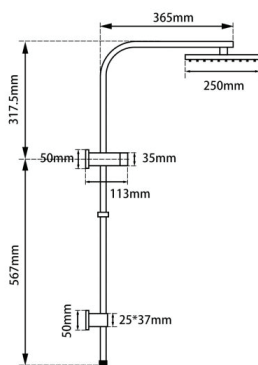

· TECHNICAL DRAWING ·

· SPECIFICATIONS ·

Easy to clean.Can be cleaned with mild soap to ensure the non-tarnish life shine

Made of solid brass Built-in diverter,easily switch between top shower head and hand held shower

Put handheld shower head anywhere on the long brass rail

Female end water inlet connection to the wall

WELS Reg No:S16952

WELS Star rating: no Star,7.5L/M

15 Year Warranty

For detailed information, please see our website www.dellarte.us

Legal disclaimer: The details provided by this technical file have an informational purpose, thus no contractual value. To obtain further information about the materials and the installation, please contact one of our sales advisors. DELL'ARTE Pty Ltd. reserves the right to modify or delete any information regarding its products. Weights, measurements and colours may be subject to small variations.

The copyright of this Fact Sheet, all content, graphic design and codes belongs to DELL'ARTE Pty Ltd. and therefore, reproduction, distribution, public communication, transformation or any other activity that can be done with the contents or even quoting the sources, without written consent is prohibited by DELL'ARTE Pty Ltd. All trade names, trademarks and distinctive signs of any kind on this Fact Sheet are property of their owners and are protected by law.