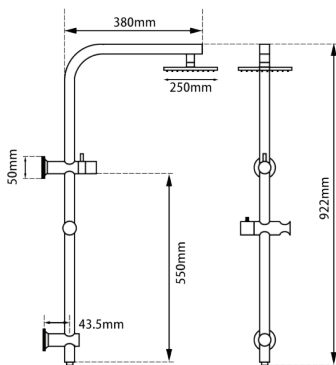

SHOWER

10" Round Brushed Yellow Gold Shower Station Top Water Inlet(Right Angle)

Cod. **DA-GM2128-A.SH-10**
Shower Station Top, Metal Grey

Cod. **DA-BU2128-A.SH-10**
Shower Station Top, Nickel Shower

Cod. **DA-BUYG2128-A.SH-10**
Shower Station Top, Brushed Yellow Gold

Cod. **DA-CH2128.SH.N+CH0007.SH+CH-R11.HHS**
Shower Station Top, Chrome

Cod. **DA-GM2128-A.SH-10**
Shower Station Top, Metal Grey

Cod. **DA-OX2128-A.SH.N+OX0007.SH+OX-R11.HHS**
Shower Station Top, Matte Black

Cod. **DA-CH2128-A.SH.N+CH0007.SH+CH-R11.HHS**
Shower Station Top, Chrome

· TECHNICAL DRAWING ·

· SPECIFICATIONS ·

- 10" inch Round Shower Set with Handheld Spray Head
- Stainless Steel Shower Head
- Solid Brass Shower Rail & Holder
- The wall elbow is flexible, fits for your demand