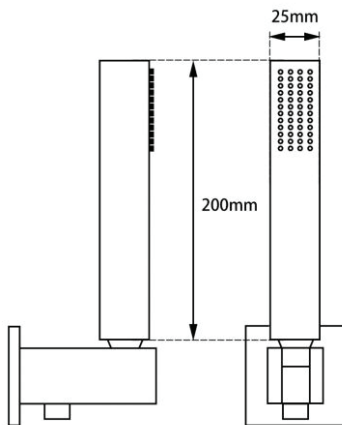

SHOWER

Square Brushed Yellow Gold Hand Shower Rail with Handheld Shower

Cod. **DA-BUYG2127.SH**

Hand held Shower, Brushed Yellow Gold

Cod. **DA-OX2127.SH.N+OX-S5.HHS**

Hand held Shower, Black Hand

Cod. **DA-CH2127.SH.N+CH-S5.HHS**

Hand held Shower, Chrome Hand

· TECHNICAL DRAWING ·

· SPECIFICATIONS ·

Square Brass Handheld Shower Head w/ Wall Connector

Australian Standard, Watermark

WELS Reg No:S17435

WELS Star rating: no Star, 6L/M

15 Year Warranty