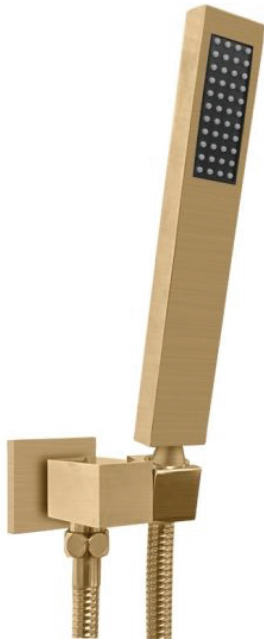

SHOWER

Square Brushed Yellow Gold Hand Shower Rail with Handheld Shower

Cod. **DA-BUYG2127.SH**

Hand held Shower, Brushed Yellow Gold

Cod. **DA-OX2127.SH.N+OX-S5.HHS**

Hand held Shower, Black Hand

Cod. **DA-CH2127.SH.N+CH-S5.HHS**

Hand held Shower, Chrome Hand

· TECHNICAL DRAWING ·

· SPECIFICATIONS ·

Square Brass Handheld Shower Head w/ Wall Connector

Australian Standard, Watermark

WELS Reg No:S17435

WELS Star rating: no Star, 6L/M

15 Year Warranty