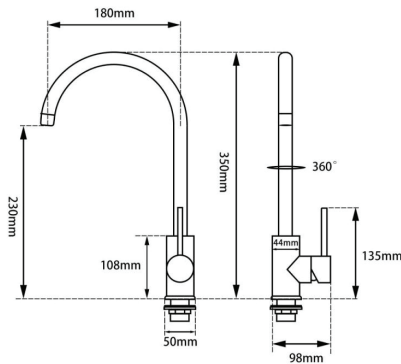

KITCHEN FAUCETS

Round Brushed Yellow Gold Standard Kitchen Sink Mixer Tap

Cod. **DA-BUYG1026.KM**
Kitchen Sink, Brushed Yellow Gold

Cod. **DA-GM1026.KM**
Kitchen Sink, Gun Metal Grey

Cod. **DA-BU1026.KM**
Kitchen Sink, Brushed Nickel

· TECHNICAL DRAWING ·

· SPECIFICATIONS ·

Long Kitchen Mixer Tap w/ 360° Swivel Spout
WELS Star Rating: 6 Star, 4L/M
WELS Reg No:T32059
360 degree swivel spout
35mm Ceramic cartridge
15 Years Warranty & 2 Years Labor Warranty