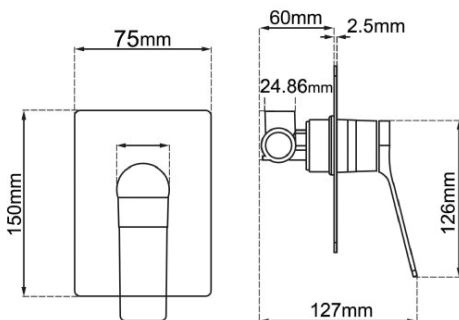

#### · TECHNICAL DRAWING ·

#### · SPECIFICATIONS ·

Square Shower Bath Mixer Tap

Wall Mounted

This is a stylish square wall mounted mixer tap

Australian standard

Solid brass body

G 5/8" water inlet

35mm ceramic disc cartridge