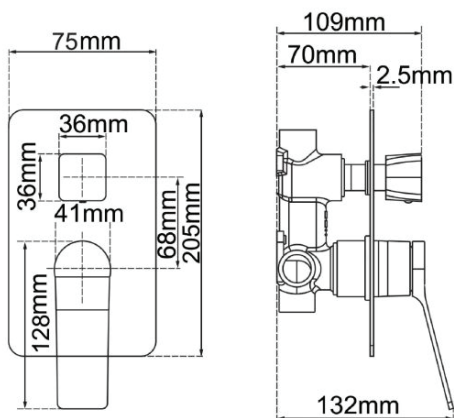

#### · TECHNICAL DRAWING ·

#### · SPECIFICATIONS ·

- Solid brass body
- Wall Mounted
- G 1/2" female end water inlet
- Drip free ceramic disc cartridge
- Easy to switch the water pattern from overhead shower to hand held shower
- Australian standard