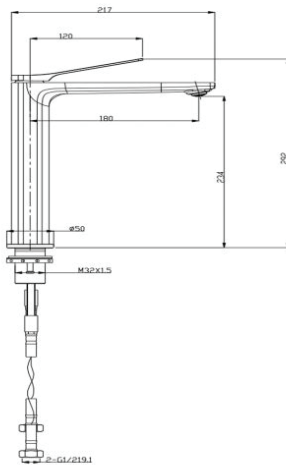

Cod. **DA-OX0149.BM**
Tall Basin Mixer, Black

Cod. **DA-CH0149.BM**
Tall Basin Mixer, Chrome

· TECHNICAL DRAWING ·

· SPECIFICATIONS ·

Modern Design

Solid Brass

Flat Handle

Drip free ceramic disc cartridge for
smooth and long lasting operation

Australian Standard, Watermark

WELS Star rating: 5 Star, 5L/M

WELS Licence No.: 1547

WELS Reg No:T37888

Easy to Install

Package contents:

- 1x Basin mixer

- 2x Water hoses