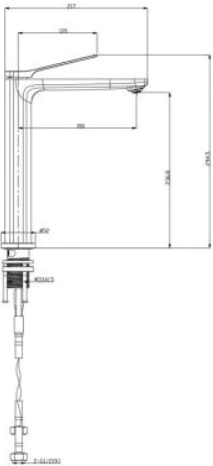

KITCHEN FAUCETS

Brass Brushed Gun Metal Grey Tall Kitchen Mixer Tap Sink Mixer

Cod. **DA-BUGM1045.KM**
Kitchen Mixer, Gun Metal Grey

· TECHNICAL DRAWING ·

· SPECIFICATIONS ·

- Durable Solid Brass
- Flat handle
- Fit for hole diameter between 35mm-50mm
- Anti-rust, corrosion & tarnish resistant
- Comes with hot & cold water hose
- Easy to Install
- Australian Standard, Watermark
- WELS Star rating: 5 Star, 5L/M
- WELS Licence No.: 1547
- WELS Reg No:T37888