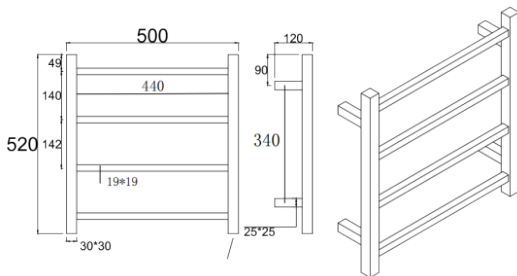

#### · SPECIFICATIONS ·

Square 4 Bars Electric Heated Towel Rail Towel Rack

Material: Stainless Steel

Dimensions: 520x500x120mm

Rated Voltage: AC220-240V 50HZ

Power: 50 watts only (Energy saving helper)

Temperature of surface: 53-58 degrees

Waterproof IP Rating: IP55 RATING

Meet SAA certification

Plug Side: Both Left and Right available

Power line: 1.2m