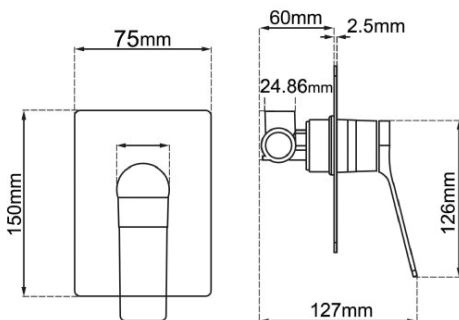

FAUCET

RUSHY Series Square Brushed Gun Metal Grey Built-in Shower Mixer

Cod. **DA-BUYG0156-2.ST**
Shower Mixer, Yellow Gold

Cod. **DA-BU0156-2.ST**
Shower Mixer, Nickel

Cod. **DA-BUGM0156-2.ST**
Shower Mixer, Gun Metal Grey

Cod. **DA-OX0156-2.ST**
Shower Mixer, Black

Cod. **DA-CH0156.ST**
Shower Mixer, Chrome

· TECHNICAL DRAWING ·

· SPECIFICATIONS ·

Square Shower Bath Mixer Tap

Wall Mounted

This is a stylish square wall mounted mixer tap

Australian standard

Solid brass body

G 5/8" water inlet

35mm ceramic disc cartridge

Package Contents: 1 x Square shower mixer tap

15 years warranty & 2 year labor warranty

For detailed information, please see our website www.dellarte.us