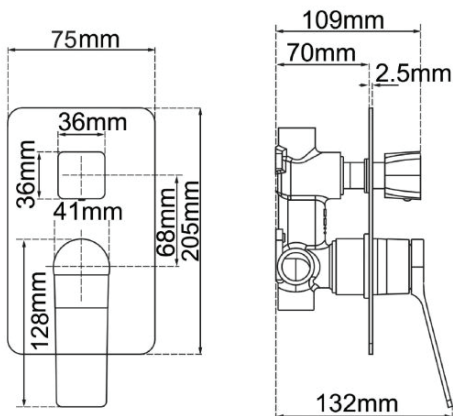

Cod. **DA-OX0155.ST**
Wall Mixer, Black

Cod. **DA-CH0155.ST**
Wall Mixer, Chrome

· TECHNICAL DRAWING ·

· SPECIFICATIONS ·

- Solid brass body
- Wall Mounted
- G 1/2" female end water inlet
- Drip free ceramic disc cartridge
- Easy to switch the water pattern from overhead shower to hand held shower
- Australian standard