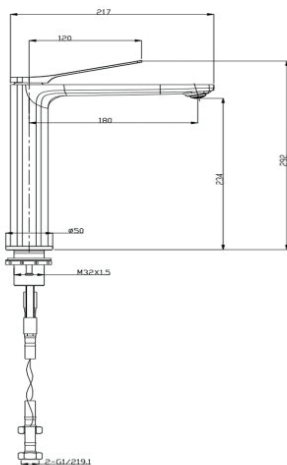

FAUCET

RUSHY Series Brushed Gun Metal Grey Tall Basin Mixer

Cod. **DA-BUYG0149.BM**
Tall Basin Mixer, Yellow Gold

Cod. **DA-BU0149.BM**
Tall Basin Mixer, Nickel

Cod. **DA-BUGM0149.BM**
Tall Basin Mixer, Gun Metal Grey

Cod. **DA-OX0149.BM**
Tall Basin Mixer, Black

Cod. **DA-CH0149.BM**
Tall Basin Mixer, Chrome

· TECHNICAL DRAWING ·

· SPECIFICATIONS ·

Modern Design

Solid Brass

Flat Handle

Drip free ceramic disc cartridge for
smooth and long lasting operation

Australian Standard, Watermark

WELS Star rating: 5 Star, 5L/M

WELS Licence No.: 1547

WELS Reg No:T37888

Easy to Install

Package contents:

- 1x Basin mixer

- 2x Water hoses