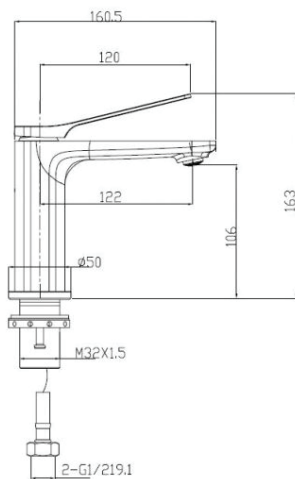

Cod. **DA-CH0128.BM**
Basin Mixer, Chrome

· TECHNICAL DRAWING ·

FA0128

· SPECIFICATIONS ·

Sleek Modern Design

Smooth single lever handle

Drip free ceramic disc cartridge for
smooth and long lasting operation

Australian Standard, Watermark

WELS Star rating: 5 Star, 5L/M

WELS Licence No.: 1547

WELS Reg No: T37900

Includes all required hoses,
mounting plates and screws

Installation manual included

Easy to Install

Package Contents: