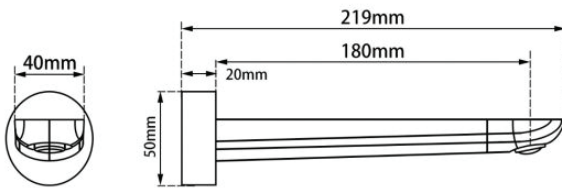

#### · TECHNICAL DRAWING ·

#### · SPECIFICATIONS ·

Material: Solid Brass

Suitable for Bath shower mixer taps or basin mixer taps

G1/2" female end

Easy to install, Wall Mounted water outlet

5 Year warranty +1 Year labor warranty

For detailed information, please see our website [www.dellarte.us](http://www.dellarte.us)