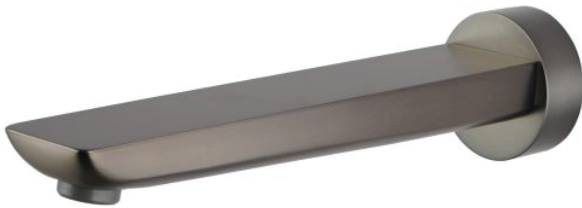

### RUSHY Brushed Gun Metal Grey Bathtub/Basin Wall Spout

Cod. **DA-BU0015.BS**  
Basin Wall, Nickel

Cod. **DA-BUGM0015.BS**  
Basin Wall, Gun Metal Grey

Cod. **DA-OX0015.BS**  
Basin Wall, Black

Cod. **DA-CH0015.BS**  
Basin Wall, Chrome

#### · SPECIFICATIONS ·

Material: Solid Brass

Suitable for Bath shower mixer taps or basin mixer taps

G1/2" female end

Easy to install, Wall Mounted water outlet

5 Year warranty +1 Year labor warranty

For detailed information, please see our website [www.dellarte.us](http://www.dellarte.us)