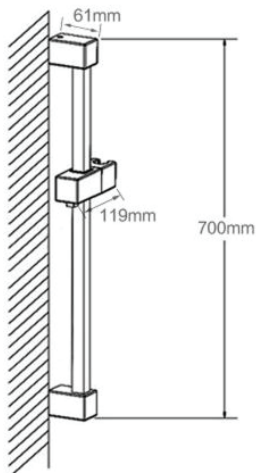

SHOWER

Square Brushed Nickel Handheld Shower Set

Cod. **DA-BU2137.SH.N+BU-S5.HHS**

Shower Set, Brushed Nickel

· TECHNICAL DRAWING ·

· SPECIFICATIONS ·

Square Handheld Shower Spray Head Set with sliding rail swivel bracket holder
Quality handheld shower spray, made of high grade BRASS
Durable & anti-rust
1.5m Brush Nickel hose, made of 304 high grade stainless steel
Durable up down sliding shower rail, made of 304 high grade stainless steel
Wall mounted, G 1/2" female end adjustable water inlet, for a more flexible installation
Australian Standard, Watermark
WELS Star Rating: 3 star, 8.5L/M
WELS Reg No.:S14172
15 Year Warranty