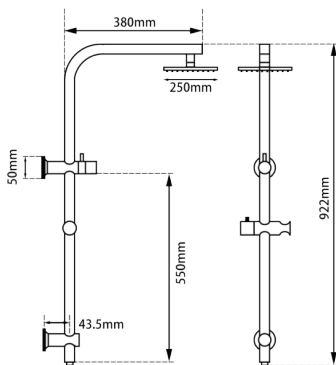

SHOWER

10" Round Brushed Nickel Shower Station Top Water Inlet(Right Angle)

Cod. **DA-GM2128-A.SH-10**
Shower Station Top, Metal Grey

Cod. **DA-BU2128-A.SH-10**
Shower Station Top, Nickel Shower

Cod. **DA-BUYG2128-A.SH-10**
Shower Station Top, Brushed Yellow Gold

Cod. **DA-CH2128.SH.N+CH0007.SH+CH-R11.HHS**
Shower Station Top, Chrome

Cod. **DA-GM2128-A.SH-10**
Shower Station Top, Metal Grey

Cod. **DA-OX2128-A.SH.N+OX0007.SH+OX-R11.HHS**
Shower Station Top, Matte Black

Cod. **DA-CH2128-A.SH.N+CH0007.SH+CH-R11.HHS**
Shower Station Top, Chrome

· TECHNICAL DRAWING ·

· SPECIFICATIONS ·

- 10" inch Round Shower Set with Handheld Spray Head
- Stainless Steel Shower Head
- Solid Brass Shower Rail & Holder
- The wall elbow is flexible, fits for your demand