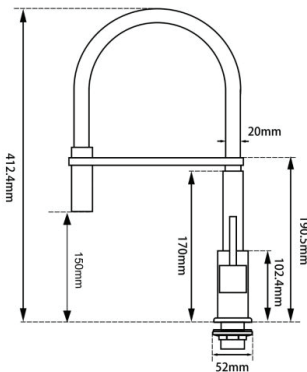

· SPECIFICATIONS ·

Material: Durable Solid Brass Construction
 304 Stainless Steel Hot & Cold water hoses
 Spout: Silica Rubber
 360 degree swivel spout
 Fit for hole which diameter is between 35mm-50mm
 Australian Standard, Watermark
 WELS Star rating: 6 Star, 4L/M
 WELS Reg No:T36289