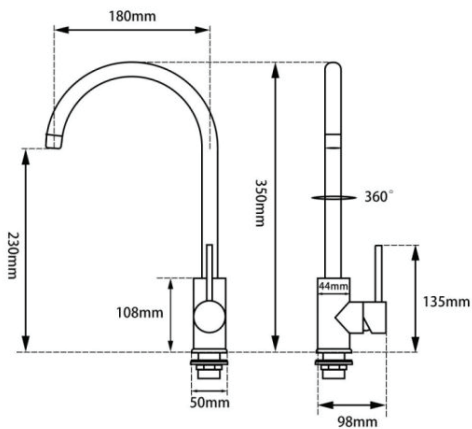

#### · TECHNICAL DRAWING ·

#### · SPECIFICATIONS ·

WELS Star Rating: 6 Star, 4L/M

WELS Reg No:T32059

360 degree swivel spout

35mm Ceramic cartridge

15 Years Warranty & 2 Years Labor Warranty