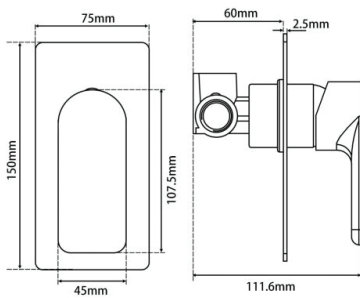

#### · TECHNICAL DRAWING ·

#### · SPECIFICATIONS ·

Square Shower Bath Mixer Tap Wall Mounted  
This is a stylish square wall mounted mixer tap  
Australian standard  
Solid brass body  
35mm ceramic disc cartridge  
Please refer to deal images for specific dimensions  
Package Contents: 1 x Square shower mixer tap  
15 years warranty & 2 years labor warranty