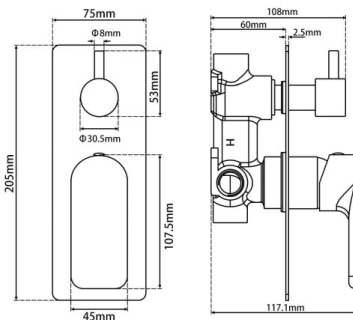

FAUCET

VOG Series Solid Brass Brushed Nickel Bath/Shower Wall Mixer with Diverter Wall Mounted(color up)

Cod. **DA-BU0165-2.ST**
Solid brass, Brushed Nickel (color up)

Cod. **DA-OX0165-2.ST**
Solid brass, Black (color up)

Cod. **DA-CH0165-2.ST**
Solid brass, Chrome (color up)

Cod. **DA-CH0165.ST**
Solid brass, Chrome

· TECHNICAL DRAWING ·

· SPECIFICATIONS ·

- Solid brass body
- Wall Mounted
- G 1/2" female end water inlet
- Drip free ceramic disc cartridge
- Easy to switch the water pattern from overhead shower to hand held shower
- Australian standard
- Package Contents:
 - 1x Shower Mixer Diverter Tap
- Installation Accessories
 - 15 years warranty+ 2 years labour warranty
- Bath/Shower Wall Mixer with Diverter Wall Mounted