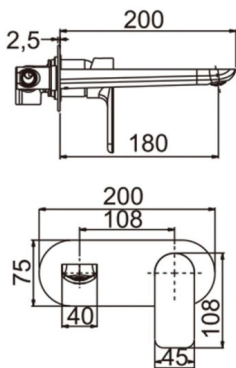

FAUCET

VOG Brushed Nickel Bathtub/Basin Wall Mixer With Spout

Cod. **DA-OX0158-2.BM**
Basin Wall Mixer, Black (color up)

Cod. **DA-CH0158-2.BM**
Basin Wall Mixer, Chrome

Cod. **DA-OX0158.BM**
Basin Wall Mixer, Black

Cod. **DA-BU0158-2.BM**
Basin Wall Mixer, Brushed Nickel

· TECHNICAL DRAWING ·

· SPECIFICATIONS ·

Material: Solid brass

Drip free ceramic disc cartridge

2 In 1 wall mounted design

Australian Standard WELS approved