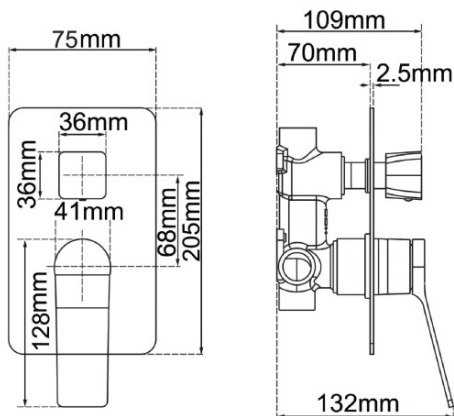

Cod. **DA-OX0155.ST**
Wall Mixer, Black

Cod. **DA-CH0155.ST**
Wall Mixer, Chrome

· TECHNICAL DRAWING ·

· SPECIFICATIONS ·

- Solid brass body
- Wall Mounted
- G 1/2" female end water inlet
- Drip free ceramic disc cartridge
- Easy to switch the water pattern from overhead shower to hand held shower
- Australian standard