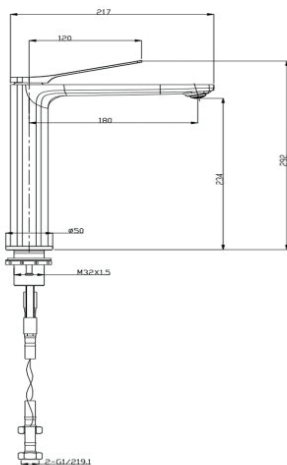

FAUCET

RUSHY Series Brushed Nickel Tall Basin Mixer

Cod. **DA-BUYG0149.BM**
Tall Basin Mixer, Yellow Gold

Cod. **DA-BU0149.BM**
Tall Basin Mixer, Nickel

Cod. **DA-BUGM0149.BM**
Tall Basin Mixer, Gun Metal Grey

Cod. **DA-OX0149.BM**
Tall Basin Mixer, Black

Cod. **DA-CH0149.BM**
Tall Basin Mixer, Chrome

· TECHNICAL DRAWING ·

· SPECIFICATIONS ·

Modern Design

Solid Brass

Flat Handle

Drip free ceramic disc cartridge for smooth and long lasting operation

Australian Standard, Watermark

WELS Star rating: 5 Star, 5L/M

WELS Licence No.: 1547

WELS Reg No:T37888

Easy to Install

Package contents:

- 1x Basin mixer

- 2x Water hoses