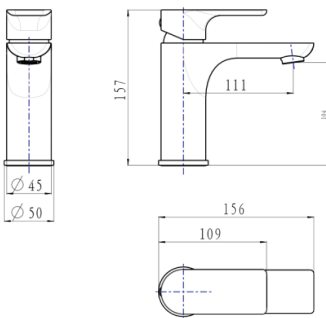

· TECHNICAL DRAWING ·

· SPECIFICATIONS ·

Bathroom Sink Basin Mixer Tap

Sleek Modern Design

Australian Standard, Watermark

WELS Star rating: 6 Star, 4L/M

WELS License No.: 1752

WELS Reg No: T32015