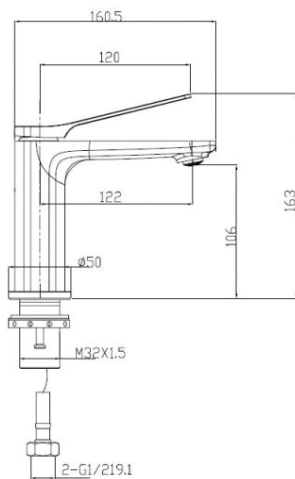

Cod. **DA-CH0128.BM**
Basin Mixer, Chrome

· TECHNICAL DRAWING ·

FA0128

· SPECIFICATIONS ·

Sleek Modern Design

Smooth single lever handle

Drip free ceramic disc cartridge for smooth and long lasting operation

Australian Standard, Watermark

WELS Star rating: 5 Star, 5L/M

WELS Licence No.: 1547

WELS Reg No:T37900

Includes all required hoses, mounting plates and screws

Installation manual included

Easy to Install

Package Contents: