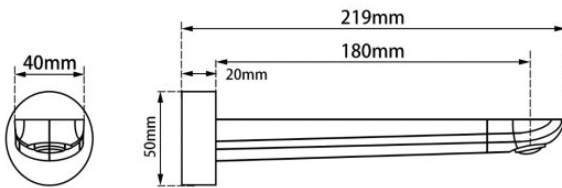

FAUCET

RUSHY Brushed Nickel Bathtub/Basin Wall Spout

Cod. **DA-BU0015.BS**
Basin Wall, Nickel

Cod. **DA-BUGM0015.BS**
Basin Wall, Gun Metal Grey

Cod. **DA-OX0015.BS**
Basin Wall, Black

Cod. **DA-CH0015.BS**
Basin Wall, Chrome

· TECHNICAL DRAWING ·

· SPECIFICATIONS ·

Material: Solid Brass

Suitable for Bath shower mixer taps or basin mixer taps

G1/2" female end

Easy to install, Wall Mounted water outlet

5 Year warranty +1 Year labor warranty