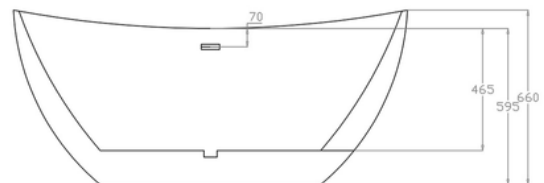

• TECHNICAL DRAWING •

**BTG-1700**

Size:

1680(L) × 780(W) × 660(H) mm

For detailed information, please see our website [www.dellarte.com.au](http://www.dellarte.com.au)

Legal disclaimer: The details provided by this file have an informational purpose, thus no contractual value. To obtain further information about the material and the installation, please contact one of our sales advisors. DELL'ARTE Pty Ltd. reserves the right to modify or delete any information regarding its products. Weights, measurements and colours may be subject to small variations.