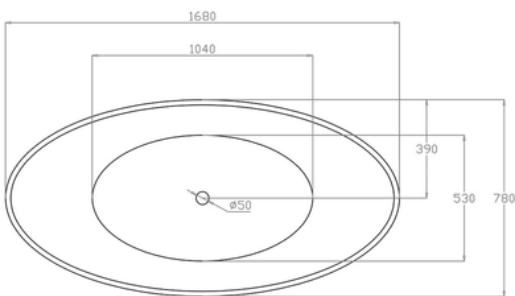

• TECHNICAL DRAWING •

**BTG-1700**

Size:

1680(L) × 780(W) × 660(H) mm

For detailed information, please see our website [www.dellarte.com.au](http://www.dellarte.com.au)

Legal disclaimer: The details provided by this file have an informational purpose, thus no contractual value. To obtain further information about the material and the installation, please contact one of our sales advisors. DELL'ARTE Pty Ltd. reserves the right to modify or delete any information regarding its products. Weights, measurements and colours may be subject to small variations.