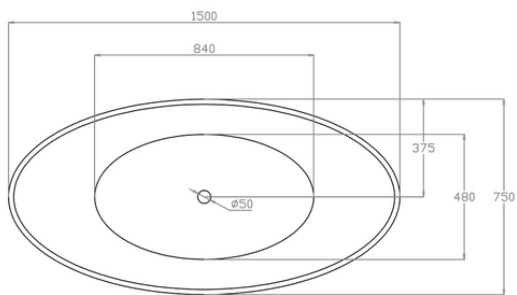

• TECHNICAL DRAWING •

BTG-1500

Size:

1500(L) × 750(W) × 660(H) mm

For detailed information, please see our website www.dellarte.com.au

Legal disclaimer: The details provided by this file have an informational purpose, thus no contractual value. To obtain further information about the material and the installation, please contact one of our sales advisors. DELL'ARTE Pty Ltd. reserves the right to modify or delete any information regarding its products. Weights, measurements and colours may be subject to small variations.