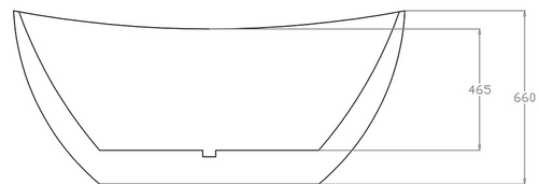

• TECHNICAL DRAWING •

BTG-1500

Size:

1500(L) × 750(W) × 660(H) mm

For detailed information, please see our website www.dellarte.com.au

Legal disclaimer: The details provided by this file have an informational purpose, thus no contractual value. To obtain further information about the material and the installation, please contact one of our sales advisors. DELL'ARTE Pty Ltd. reserves the right to modify or delete any information regarding its products. Weights, measurements and colours may be subject to small variations.