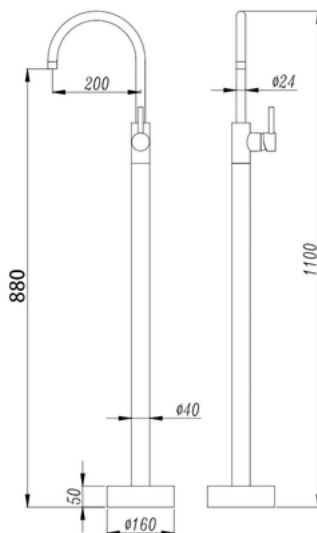

Cod. **DA-BS07.01**
ROUND CHROME SOLID BRASS
FREESTANDING MIXER

Cod. **DA-BS07.06**
ROUND GUN METAL GREY SOLID BRASS
FREESTANDING MIXER

• TECHNICAL DRAWING •

• SPECIFICATIONS •

- Made of durable solid brass
- Cold & hot water pipe separate interface
- Handle tactility is superior, sensitive and stable control of the water
- Ceramic disc cartridge for smooth & long-lasting operation
- **Note: With embedded box, which should be installed before flooring**
- Australian Standard
- Easy to install
- After Sales Service: 15 year warranty + 1 year labour warranty