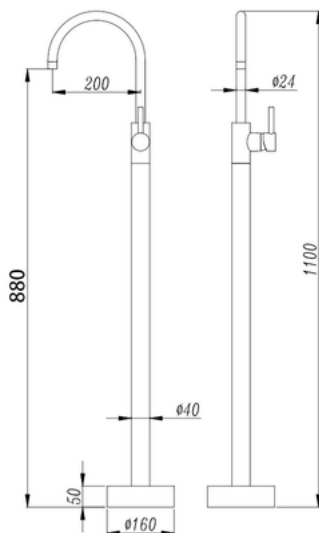

## · TECHNICAL DRAWING ·

## · SPECIFICATIONS ·

- Made of durable solid brass
- Cold & hot water pipe separate interface
- Handle tactility is superior, sensitive and stable control of the water
- Ceramic disc cartridge for smooth & long-lasting operation
- **Note: With embedded box, which should be installed before flooring**
- Australian Standard
- Easy to install
- After Sales Service: 15 year warranty + 1 year labour warranty