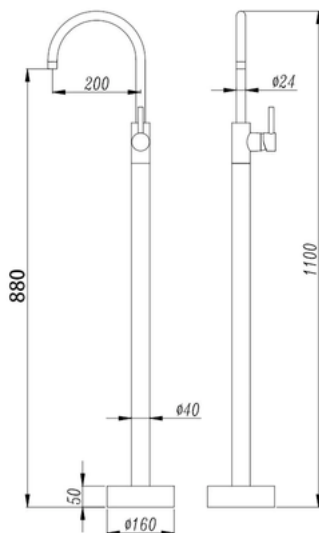

Cod. **DA-BS07.01**
ROUND CHROME SOLID BRASS
FREESTANDING MIXER

Cod. **DA-BS07.06**
ROUND GUN METAL GREY SOLID BRASS
FREESTANDING MIXER

· TECHNICAL DRAWING ·

· SPECIFICATIONS ·

- Made of durable solid brass
- Cold & hot water pipe separate interface
- Handle tactility is superior, sensitive and stable control of the water
- Ceramic disc cartridge for smooth & long-lasting operation
- **Note: With embedded box, which should be installed before flooring**
- Australian Standard
- Easy to install
- After Sales Service: 15 year warranty + 1 year labour warranty