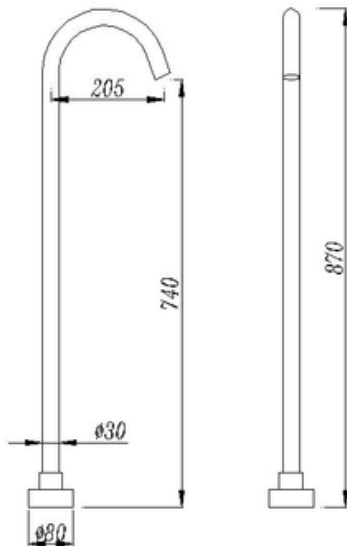

# ROUND STAINLESS STEEL FREESTANDING BATH SPOUT

Cod. **DA-BS02.01**  
ROUND CHROME STAINLESS STEEL  
FREESTANDING BATH SPOUT

Cod. **DA-BS02.02**  
ROUND BLACK STAINLESS STEEL  
FREESTANDING BATH SPOUT

Cod. **DA-BS02.04**  
ROUND BRUSHED YELLOW GOLD STAINLESS  
STEEL FREESTANDING BATH SPOUT

## · TECHNICAL DRAWING ·

## · SPECIFICATIONS ·

- Material: Stainless Steel
- Suitable for bath taps
- G1/2" female end
- Easy to install
- Floor mounted water outlet
- Easy to install
- After Sales Service: 15 year warranty + 1 year labour warranty