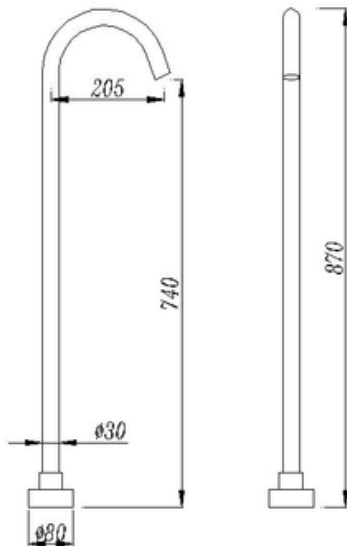

## • TECHNICAL DRAWING •

## • SPECIFICATIONS •

- Material: Stainless Steel
- Suitable for bath taps
- G1/2" female end
- Easy to install
- Floor mounted water outlet
- Easy to install
- After Sales Service: 15 year warranty + 1 year labour warranty