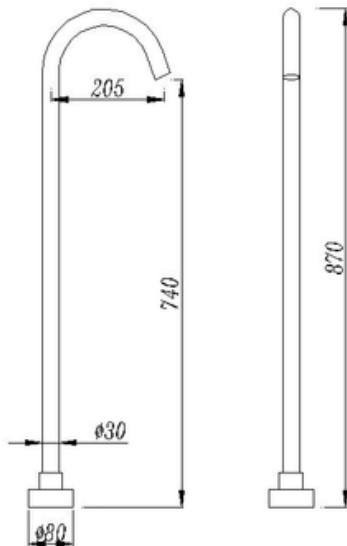

ROUND STAINLESS STEEL FREESTANDING BATH SPOUT

Cod. **DA-BS02.01**
ROUND CHROME STAINLESS STEEL
FREESTANDING BATH SPOUT

Cod. **DA-BS02.02**
ROUND BLACK STAINLESS STEEL
FREESTANDING BATH SPOUT

Cod. **DA-BS02.04**
ROUND BRUSHED YELLOW GOLD STAINLESS
STEEL FREESTANDING BATH SPOUT

Cod. **DA-BS02.05**
ROUND BRUSHED NICKEL STAINLESS STEEL
FREESTANDING BATH SPOUT

Cod. **DA-BS02.06**
ROUND GUN METAL GREY STAINLESS STEEL
FREESTANDING BATH SPOUT

· TECHNICAL DRAWING ·

· SPECIFICATIONS ·

- Material: Stainless Steel
- Suitable for bath taps
- G1/2" female end
- Easy to install
- Floor mounted water outlet
- Easy to install
- After Sales Service: 15 year warranty + 1 year labour warranty