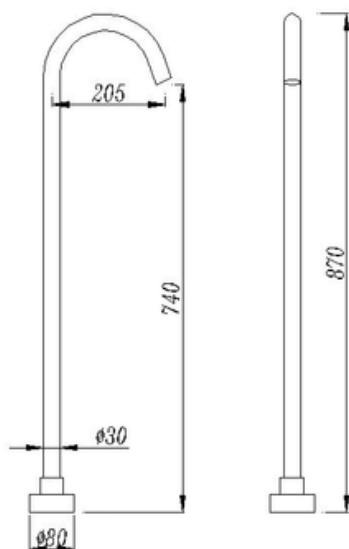

ROUND STAINLESS STEEL FREESTANDING BATH SPOUT

Cod. **DA-BS02.01**
ROUND CHROME STAINLESS STEEL
FREESTANDING BATH SPOUT

Cod. **DA-BS02.02**
ROUND BLACK STAINLESS STEEL
FREESTANDING BATH SPOUT

Cod. **DA-BS02.04**
ROUND BRUSHED YELLOW GOLD STAINLESS
STEEL FREESTANDING BATH SPOUT

Cod. **DA-BS02.05**
ROUND BRUSHED NICKEL STAINLESS STEEL
FREESTANDING BATH SPOUT

Cod. **DA-BS02.06**
ROUND GUN METAL GREY STAINLESS STEEL
FREESTANDING BATH SPOUT

• TECHNICAL DRAWING •

• SPECIFICATIONS •

- Material: Stainless Steel
- Suitable for bath taps
- G1/2" female end
- Easy to install
- Floor mounted water outlet
- Easy to install
- After Sales Service: 15 year warranty + 1 year labour warranty