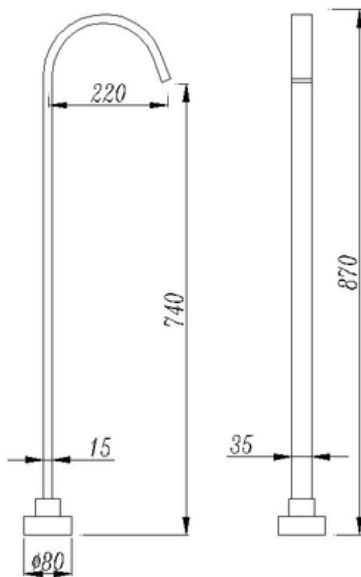

• TECHNICAL DRAWING •

• SPECIFICATIONS •

- Material: Stainless Steel
- Suitable for bath taps
- G1/2" female end
- Easy to install
- Floor mounted water outlet
- Easy to install
- After Sales Service: 15 year warranty + 1 year labour warranty