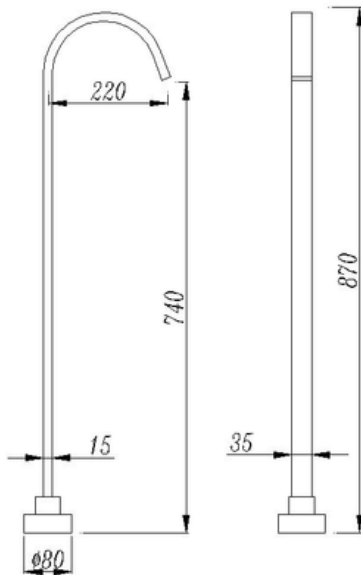

• TECHNICAL DRAWING •

• SPECIFICATIONS •

- Material: Stainless Steel
- Suitable for bath taps
- G1/2" female end
- Easy to install
- Floor mounted water outlet
- Easy to install
- After Sales Service: 15 year warranty + 1 year labour warranty